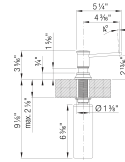

EMPRESSA SOAP DISPENSER, SKU 443030 brass Special colors

Product Features

- **Matte Black and Satin Gold finishes available Summer 2022**
- Solid brass construction
- Refillable from above the deck
- Suitable for liquid dish or hand soap
- 12 fl oz. (355 ml) capacity bottle
- 1-year Limited Warranty

Design and Planning Tips

Hole Size Required: 1-³/₈"

BLANCO soap dispensers can dispense liquid dish soap, hand soap, and even hand lotion. For best performance, and to prevent clogging, we recommend diluting soap with water using a 70/30 proportion.