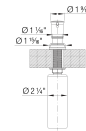

EMPRESSA SOAP DISPENSER, SKU 443030 brass Special colors

Product Features

- **Matte Black and Satin Gold finishes available Summer 2022**
- Solid brass construction
- Refillable from above the deck
- Suitable for liquid dish or hand soap
- 12 fl oz. (355 ml) capacity bottle
- 1-year Limited Warranty

Design and Planning Tips

Hole Size Required: 1-³/₈"

BLANCO soap dispensers can dispense liquid dish soap, hand soap, and even hand lotion. For best performance, and to prevent clogging, we recommend diluting soap with water using a 70/30 proportion.